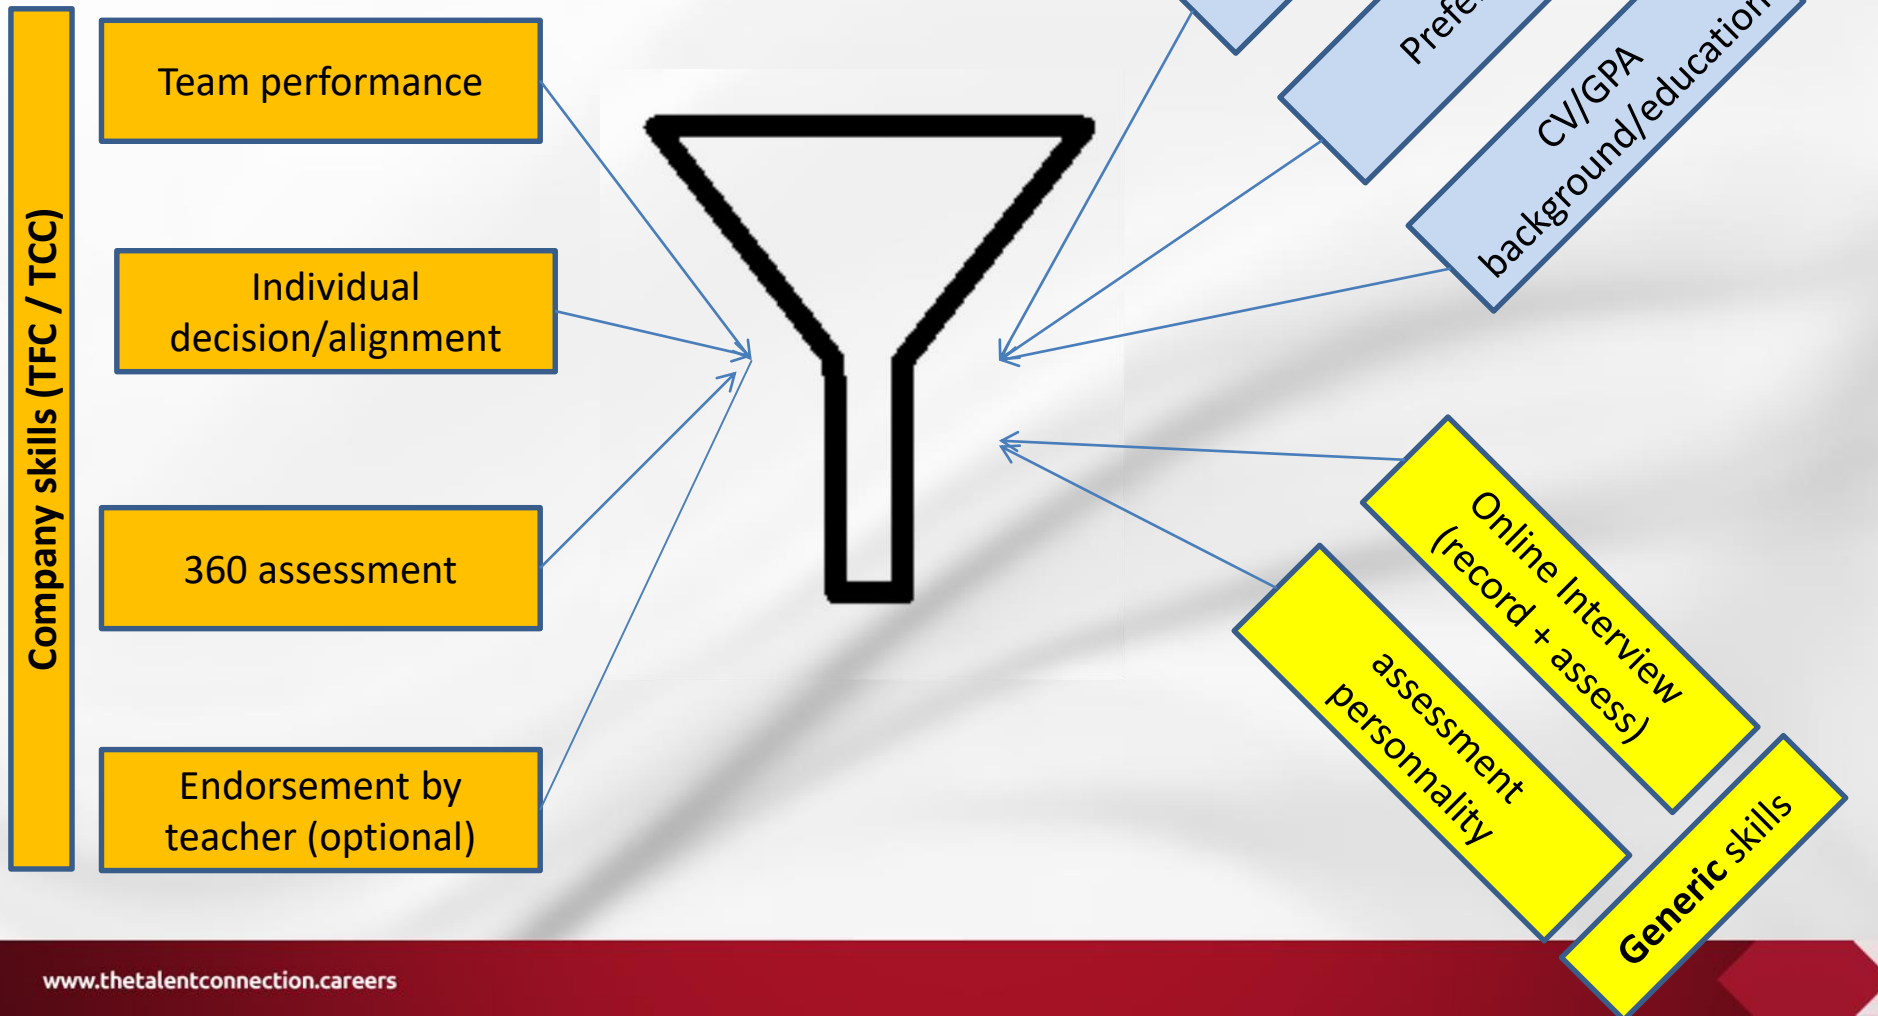

Selection based on a rich online profile